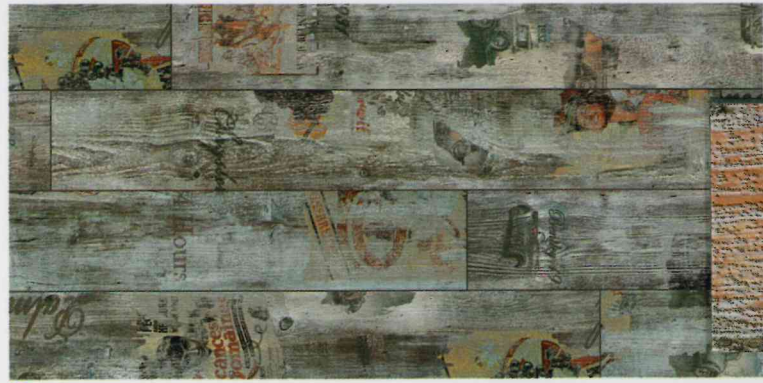

Wood Collection

Dimension: 7.2"x48" (182.9mm x 1219.2mm)

Gauge: 3.0mm (Wear Layer: 0.3mm)

Pack: 15pcs/Box/3.34sq.m.

● Picture showing overall tile design, use the sample chip for part of actual color

● Aged Pine

MP405 / 7.2"x48"

MP410 / 7.2"x48"

Sweetgum ●

● Antique Wine Label

MP409 / 7.2"x48"

Wood Collection

Dimension: 7.2"x48"(182.9mm x 1219.2mm)
 Gauge: 3.0mm (Wear Layer: 0.3mm)
 Pack: 15pcs/Box/3.34sq.m.

● Picture showing overall tile design, use the sample chip for part of actual color

Gauge: 3.0mm (Wear Layer: 0.3mm)

Pack: 15pcs/Box/3.34sq.m.

● Picture showing overall tile design, use the sample chip for part of actual color

● White Oak

MP403 / 7.2"x48"

MP402 / 7.2"x48"

Washed Ash ●

● Ash