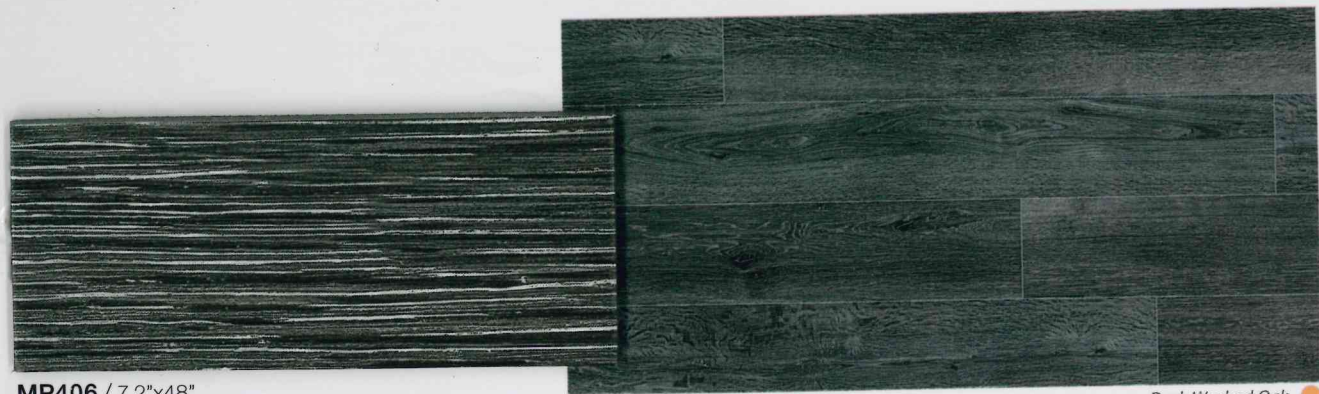

MP401 / 7.2"x48"

MP406 / 7.2"x48"

Dark Washed Oak ●