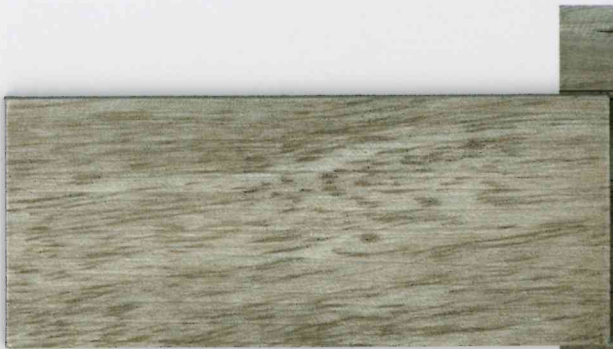

Wood Collection

Dimension: 7.2"x48" (182.9mm x 1219.2mm)

Gauge: 3.0mm (Wear Layer: 0.3mm)

Pack: 15pcs/Box/3.34sq.m.

● Picture showing overall tile design, use the sample chip for part of actual color

● Aged Pine

MP405 / 7.2"x48"

MP410 / 7.2"x48"

Sweetgum ●

● Antique Wine Label

MP409 / 7.2"x48"

Wood Collection

Dimension: 7.2"x48"(182.9mm x 1219.2mm)
 Gauge: 3.0mm (Wear Layer: 0.3mm)
 Pack: 15pcs/Box/3.34sq.m.

● Picture showing overall tile design, use the sample chip for part of actual color

Gauge: 3.0mm (Wear Layer: 0.3mm)

Pack: 15pcs/Box/3.34sq.m.

● Picture showing overall tile design, use the sample chip for part of actual color

● White Oak

MP403 / 7.2"x48"

MP402 / 7.2"x48"

Washed Ash ●

● Ash