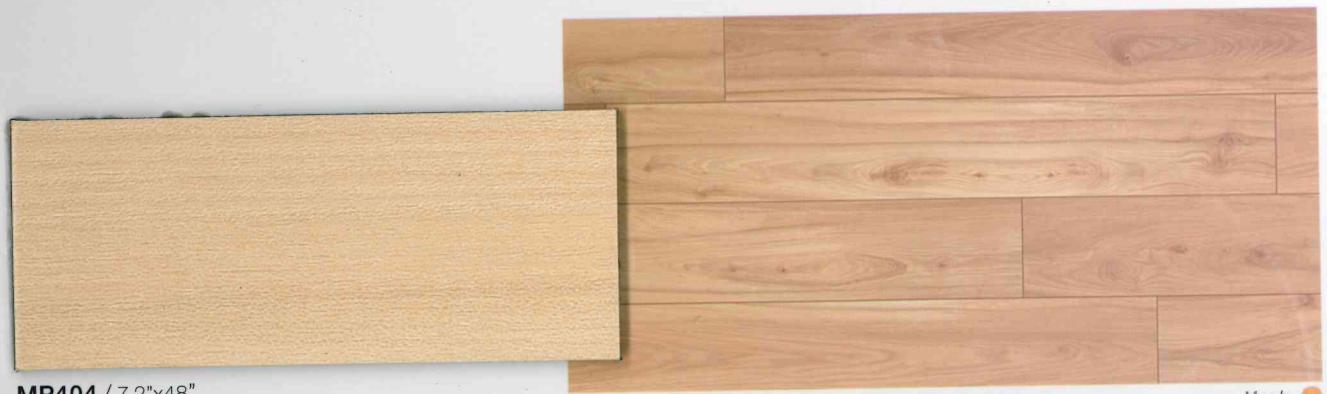

Wood Collection

Dimension: 7.2"x48" (182.9mm x 1219.2mm)

Gauge: 3.0mm (Wear Layer: 0.3mm)

Pack: 15pcs/Box/3.34sq.m.

● Picture showing overall tile design, use the sample chip for part of actual color

● Aged Pine

MP405 / 7.2"x48"

MP410 / 7.2"x48"

Sweetgum ●

● Antique Wine Label

MP409 / 7.2"x48"

Wood Collection

Dimension: 7.2"x48"(182.9mm x 1219.2mm)
 Gauge: 3.0mm (Wear Layer: 0.3mm)
 Pack: 15pcs/Box/3.34sq.m.

● Picture showing overall tile design, use the sample chip for part of actual color

Gauge: 3.0mm (Wear Layer: 0.3mm)

Pack: 15pcs/Box/3.34sq.m.

● Picture showing overall tile design, use the sample chip for part of actual color

● White Oak

MP403 / 7.2"x48"

MP402 / 7.2"x48"

Washed Ash ●

● Ash